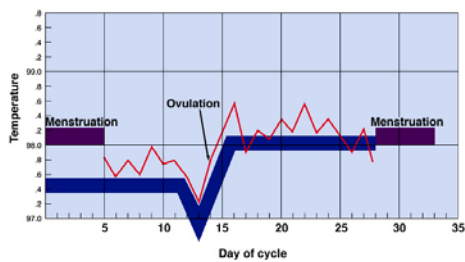

“Natural” Methods

Basal Body Temperature Method